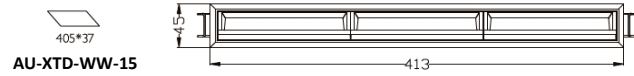

5 LED | 10W

AU-XTD-WW-05

10 LED | 20W

AU-XTD-WW-10

15 LED | 30W

AU-XTD-WW-15

Beam

Wallwasher