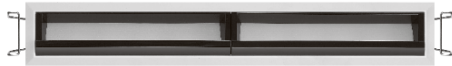

5 LED | 10W

AU-XTD-WW-05

10 LED | 20W

AU-XTD-WW-10

15 LED | 30W

AU-XTD-WW-15

Beam

Wallwasher