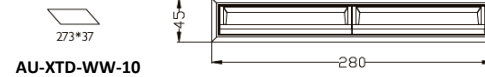

5 LED | 10W

AU-XTD-WW-05

10 LED | 20W

AU-XTD-WW-10

15 LED | 30W

AU-XTD-WW-15

Beam

Wallwasher