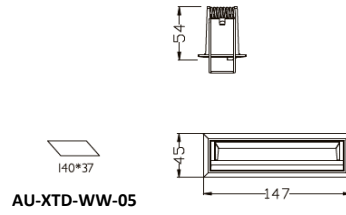

5 LED | 10W

AU-XTD-WW-05

10 LED | 20W

AU-XTD-WW-10

15 LED | 30W

AU-XTD-WW-15

Beam

Wallwasher